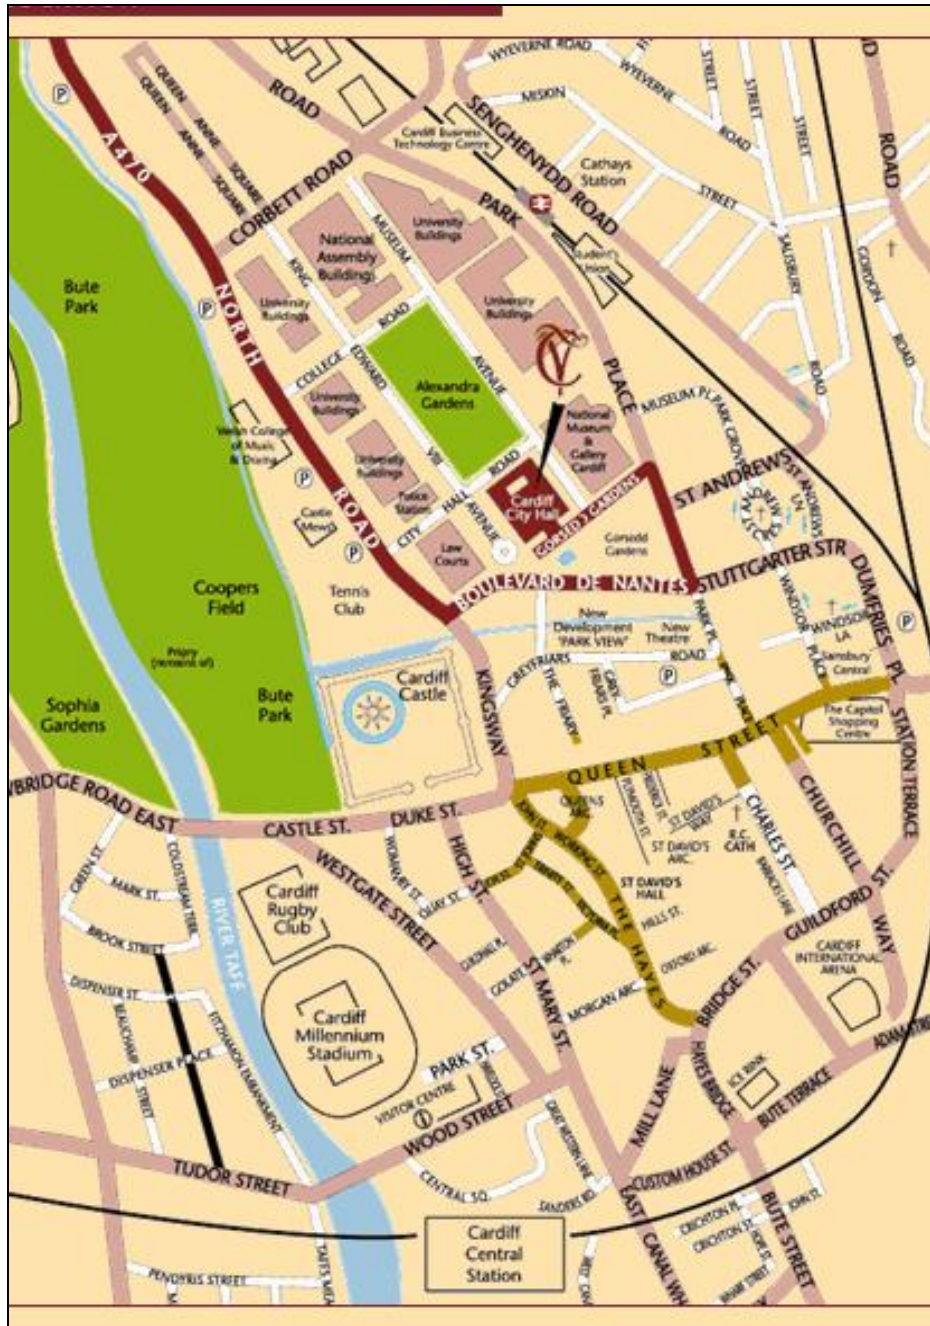

Location Map

Cardiff City Hall, Cathays Park, Cardiff, CF10 3ND

Please find transport information at: http://www.cardiffcityhall.com/CH_location_e.htm